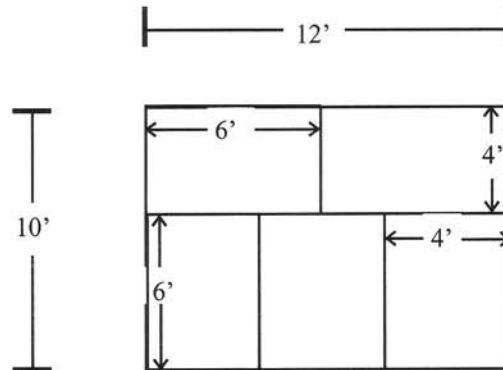

Equi-Soft

Horse Stall Mattress System

10 x 12 Horse Stall **(with mattresses and single pc cover)**

5 mattresses 4 x 6 per stall
11' 6" of cover 13'3" wide
6 plastic strips

Drawing not to scale

For a 10' x 12' stall 5 mattresses 4'x 6' are put into the stall as shown above. A continuous cover is placed over the top. 6 plastic strips are included to fasten the edges.