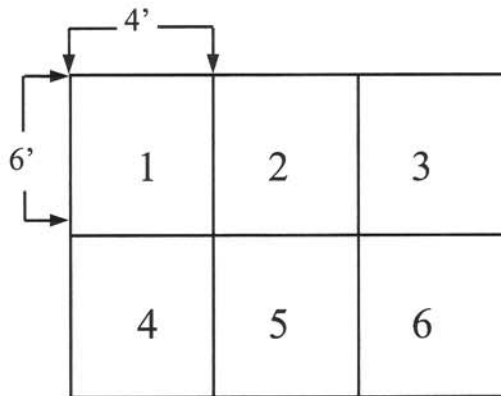

Equi-Soft

Horse Stall Mattress System

12 x 12 Horse Stall (with mattresses and single pc cover)

6 mattresses 4 x 6 per stall
13' 6" of cover 13'3" wide
6 plastic strips

Drawings not to scale

For a 12' x 12' stall 6 mattress 4' x 6' are put into the stall as shown above. A continuous cover is placed over the top. 6 plastic strips are included to fasten the edges.