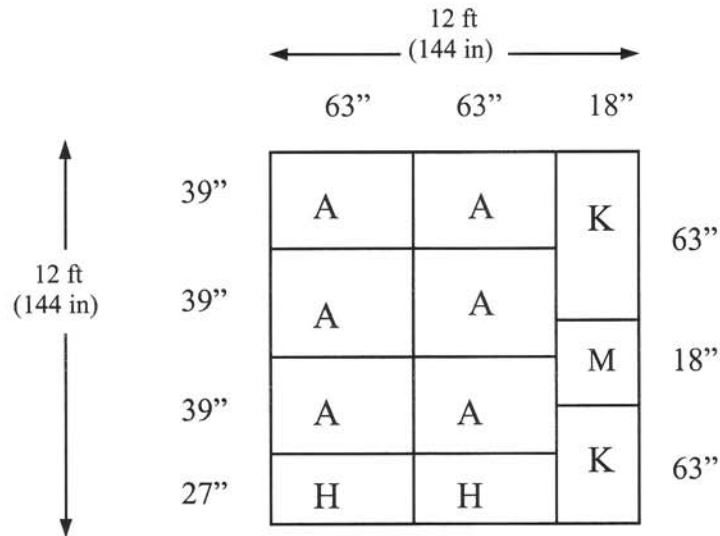

SuperStall

Horse Stall Mattress System

12' x 12' Horse Stall

(with foam mattresses and single pc cover)

Drawings not to scale

For a 12' x 12' stall you should receive:

- 6 foam mattresses 39" x 63" labeled "A"
- 2 foam mattresses 27" x 63" labeled "H"
- 2 foam mattresses 18" x 63" labeled "K"
- 1 foam mattress 18" x 18" labeled "M"

Please place them in the stall as shown above.

Fabric: 13 ft 3 in x 13 ft 6 in

Strips: 6 per stall 1/4" x 1-1/2" x 8 ft

NORTH BROOK FARMS
TOLL FREE 1-877-624-2638