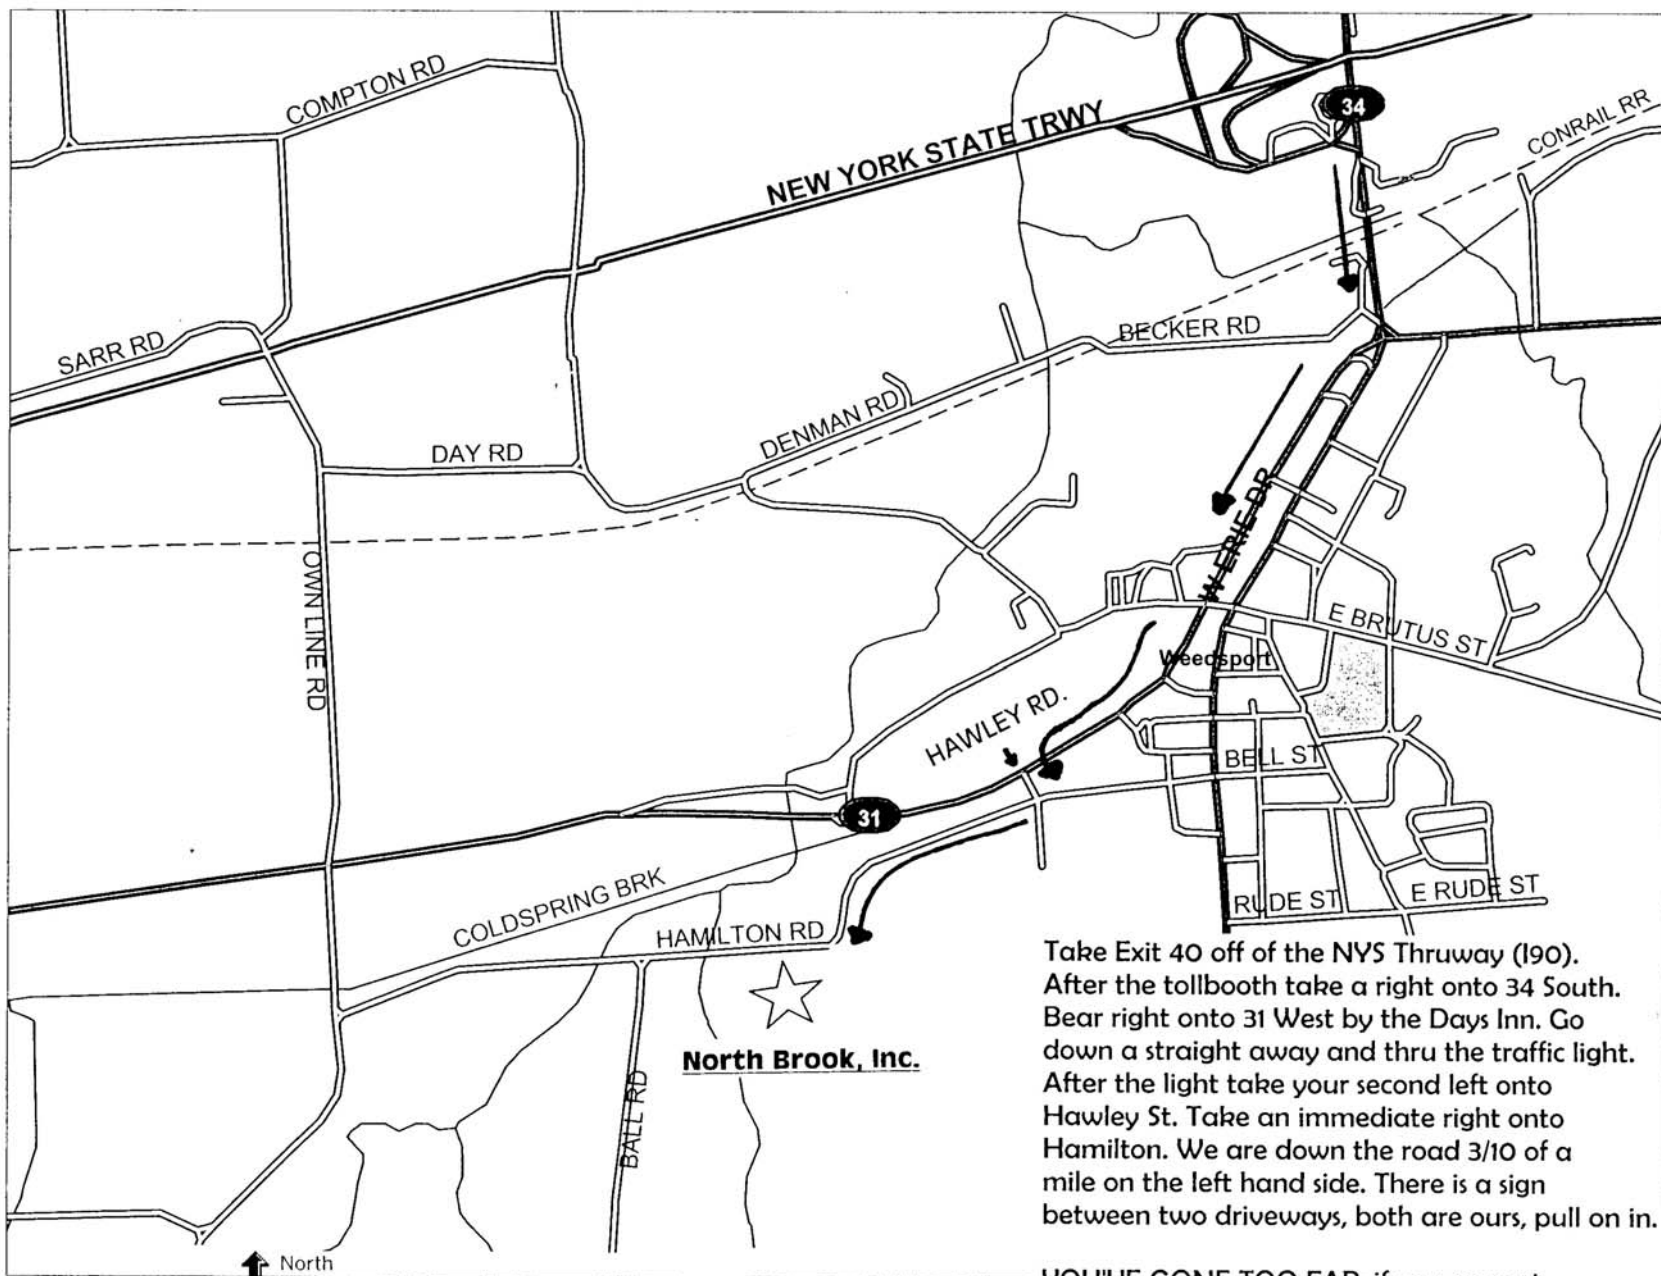

## Directions to North Brook, Inc. off the NYS Thruway

C  
A  
R  
R  
O  
U  
T  
E

Take Exit 40 off of the NYS Thruway (I90). After the tollbooth take a right onto 34 South. Bear right onto 31 West by the Days Inn. Go down a straight away and thru the traffic light. After the light take your second left onto Hawley St. Take an immediate right onto Hamilton. We are down the road 3/10 of a mile on the left hand side. There is a sign between two driveways, both are ours, pull on in.

**YOU'VE GONE TOO FAR:** if you go past Meadowbrook Golf Course.  
**LOST?** Call toll free 877-624-2638